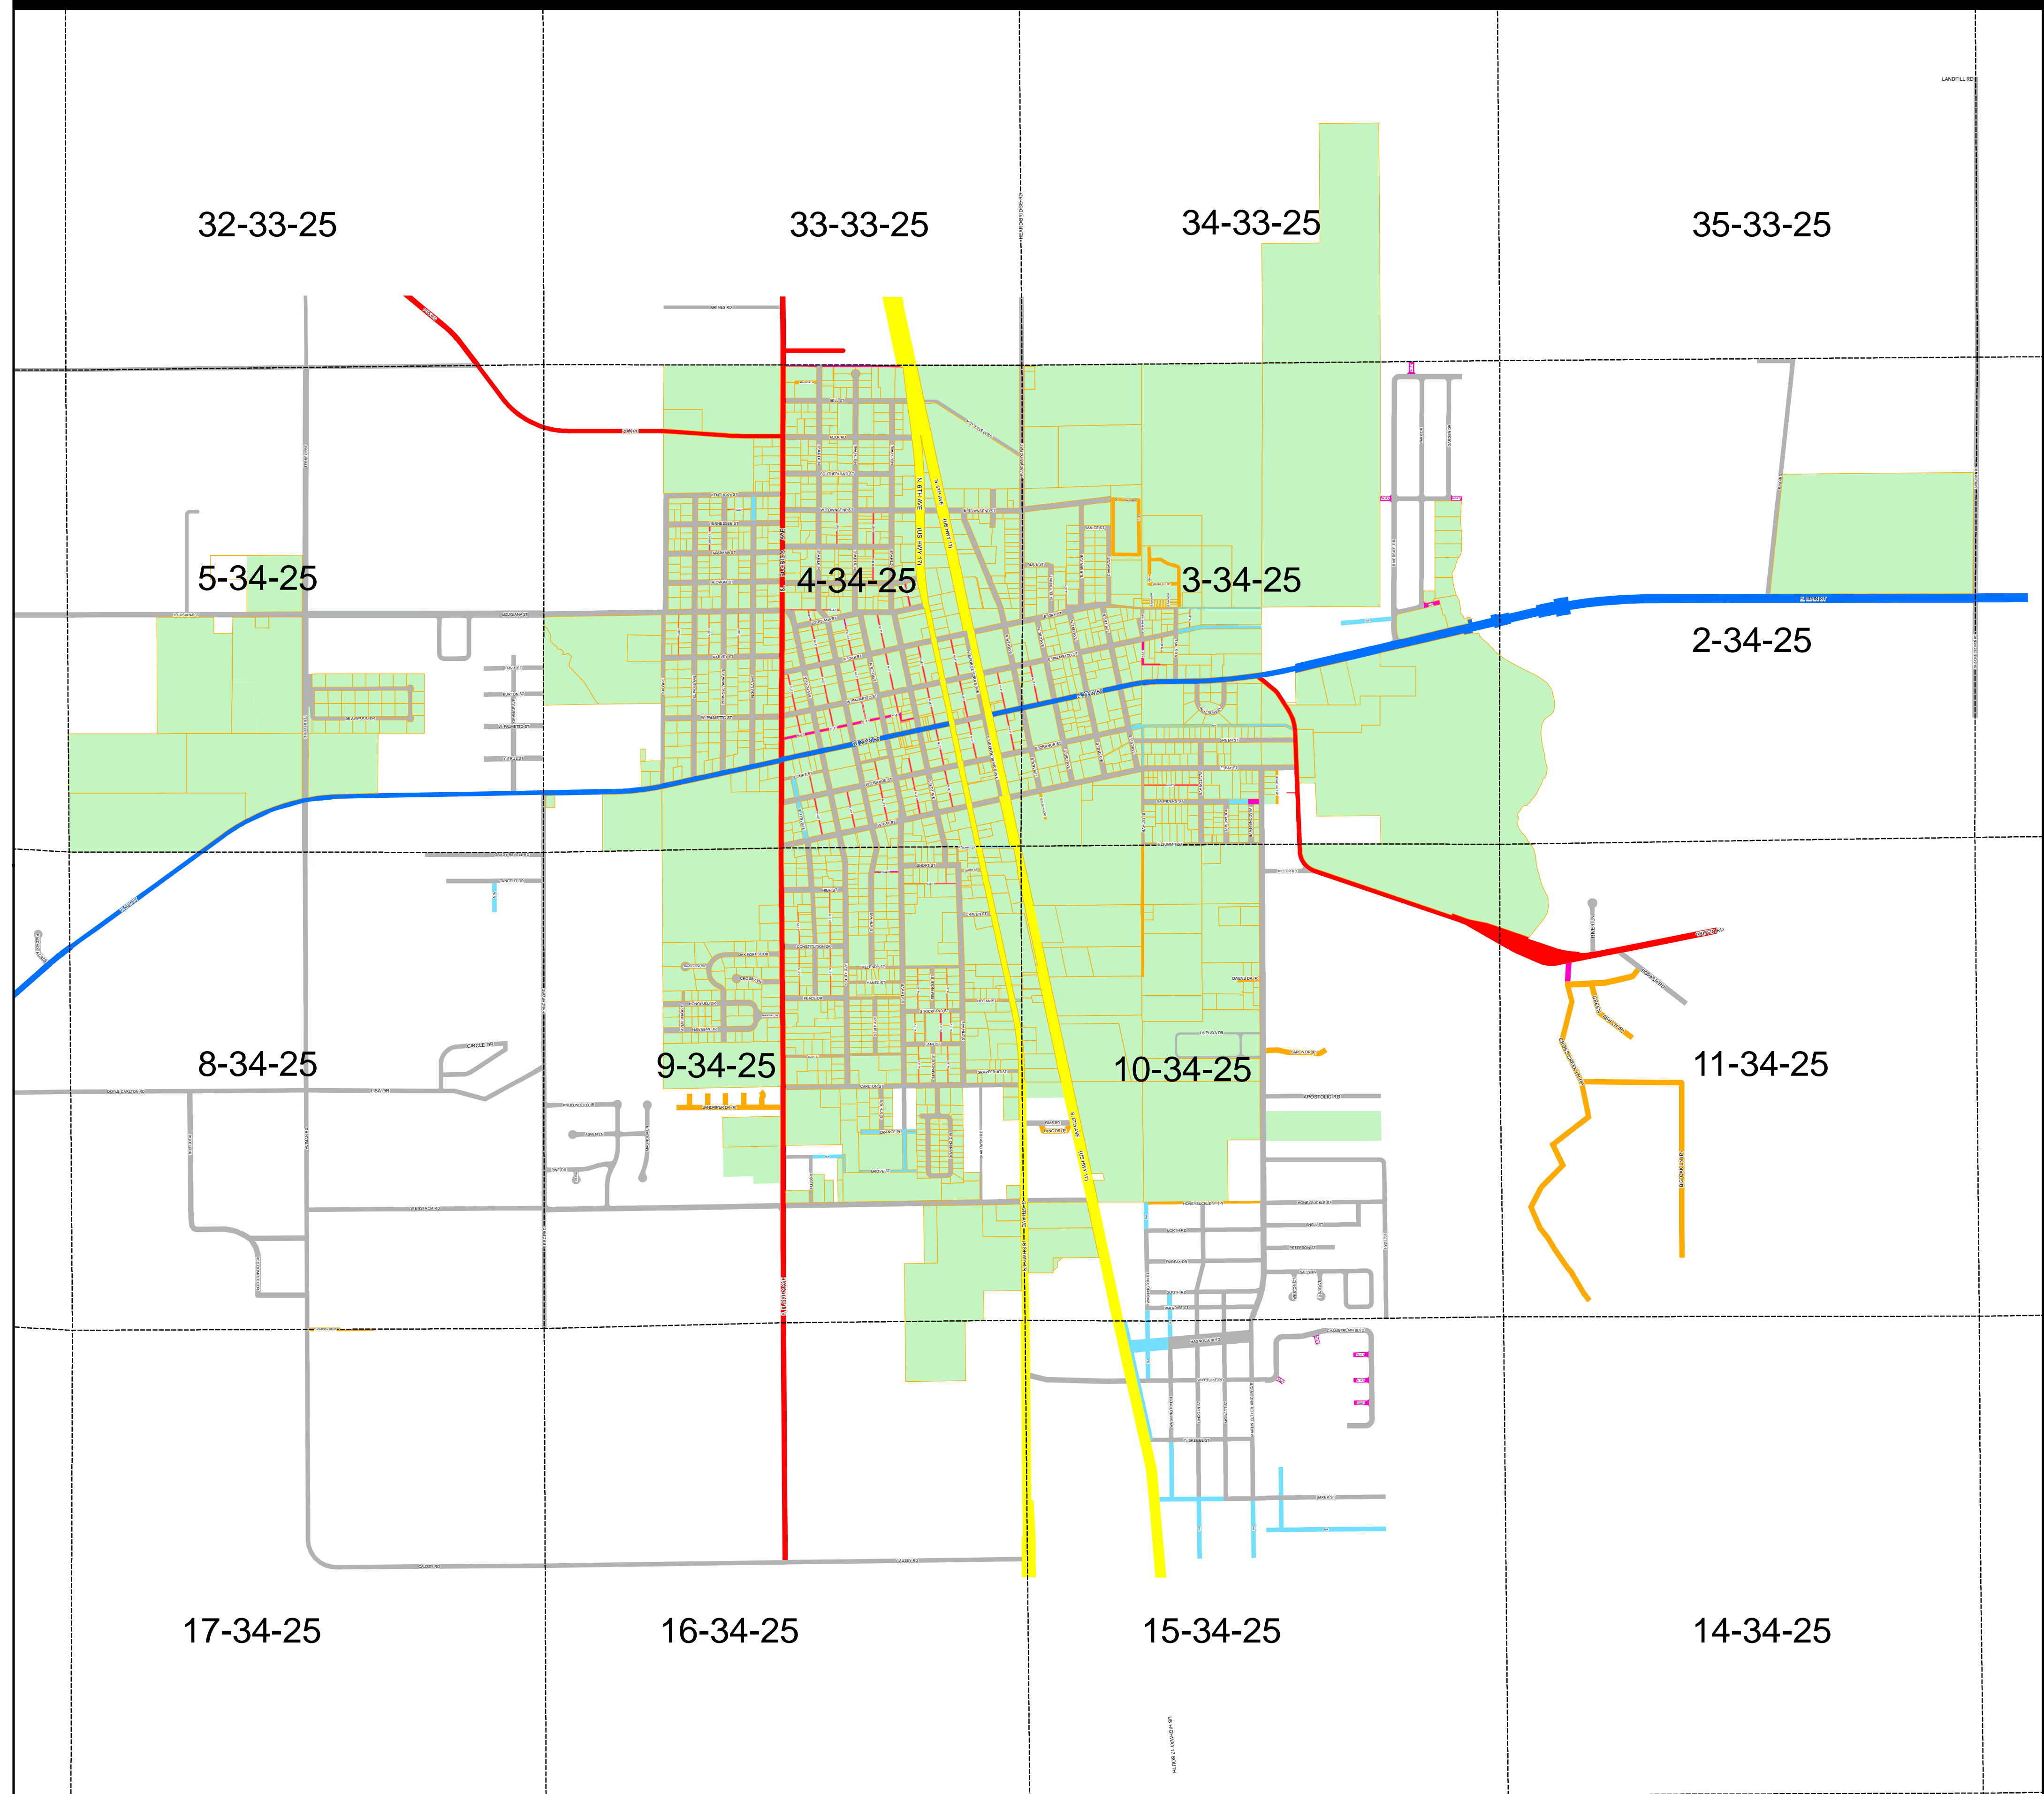

# CITY OF WAUCHULA

## HARDEE COUNTY, FL

**ALL RIGHTS RESERVED:**

**COPYRIGHT 2008 HARDEE COUNTY BOARD OF COUNTY COMMISSIONERS**

**CONDITIONS OF USE: THIS MAP IS DESIGNED TO BE VIEWED ON-LINE OR PRINTED TO A LARGE FORMAT PRINTER OR PLOTTER. PRINT SIZE IS 62" WIDE X 36" TALL. RESALE OF THIS MAP AND/OR SAVING THE MAP FILE TO DISK OR STORAGE DEVICE, IS STRICTLY PROHIBITED!**

**THIS MAP SHOULD BE USED AS A GENERAL INFORMATION AID ONLY.**

**NO WARRANTY OR GUARANTEE OF CORRECTNESS OR ACCURACY IS EXPRESSED OR IMPLIED.**

### CITY OF WAUCHULA ROADS

Drawn By: DBM

Date: 23 December 2008

File: h:\hardee\arc\m\wauchula\roadsrow