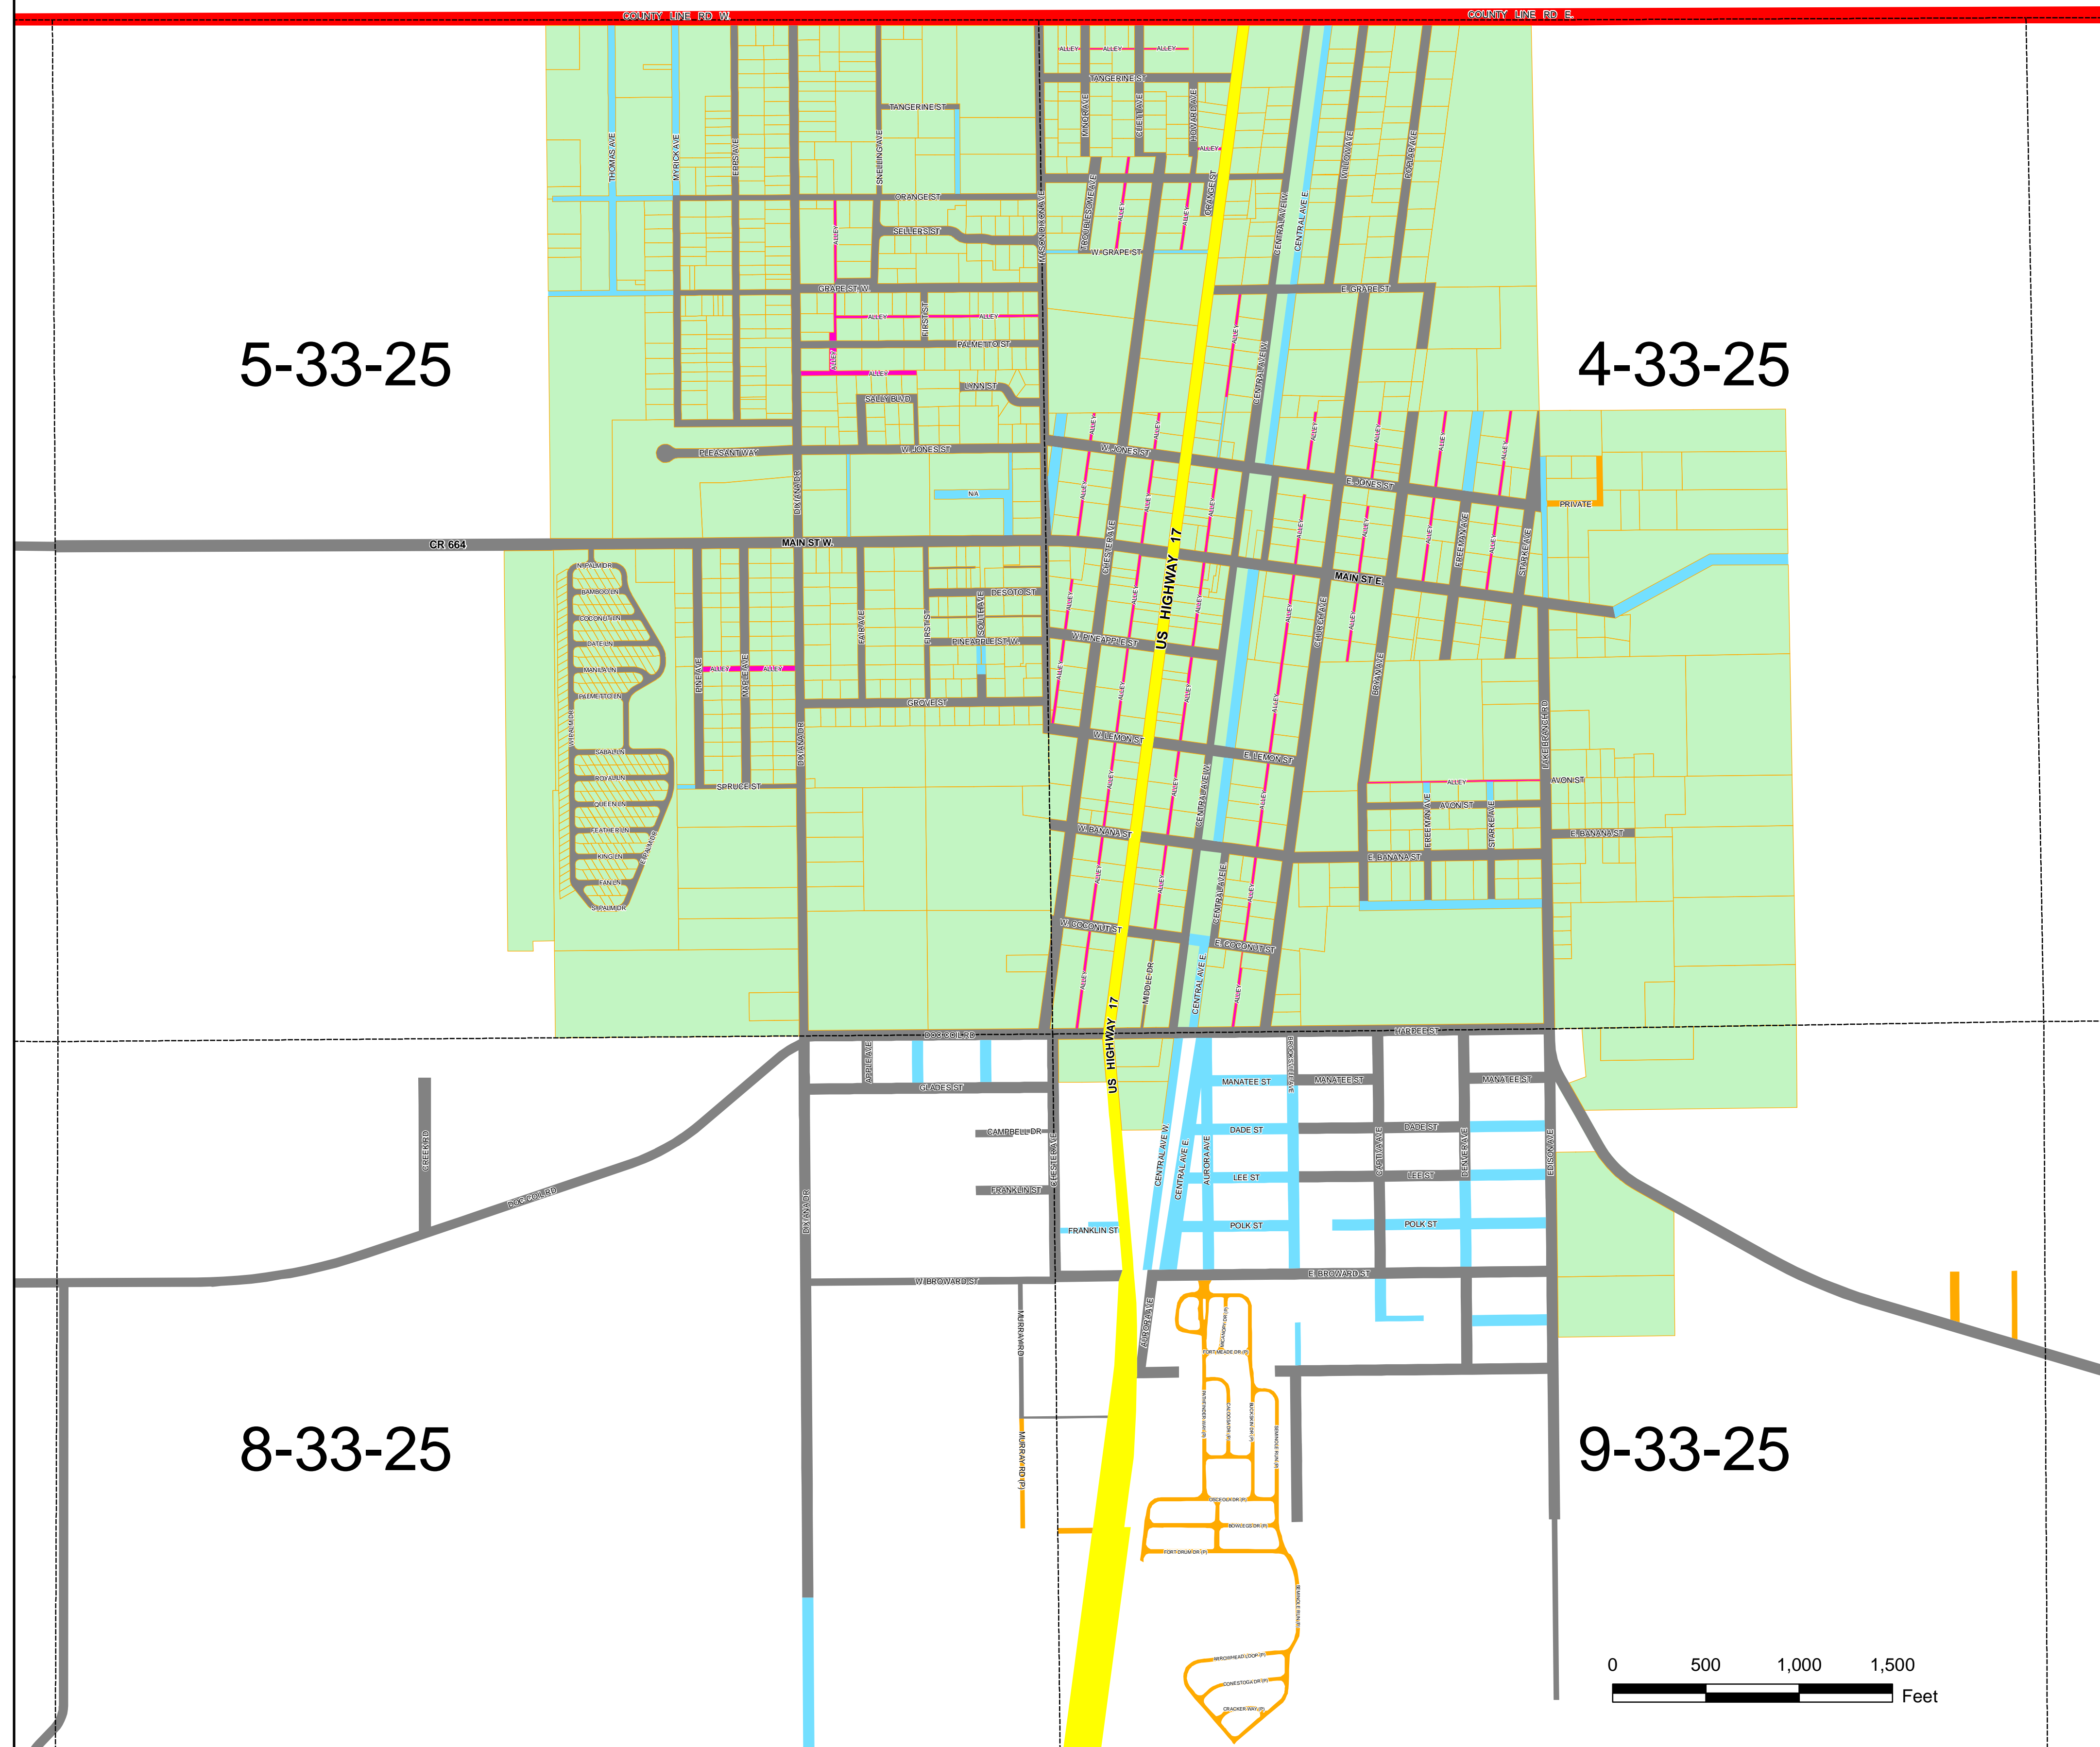

## HARDEE COUNTY, FL

**ALL RIGHTS RESERVED:**

**COPYRIGHT 2008 HARDEE COUNTY BOARD OF COUNTY COMMISSIONERS**

**CONDITIONS OF USE: THIS MAP IS DESIGNED TO BE VIEWED ON-LINE OR PRINTED**

**TO A LARGE FORMAT PRINTER OR PLOTTER. PRINT SIZE IS 36" WIDE X 24" TALL.**

**RESALE OF THIS MAP AND/OR SAVING THE MAP FILE TO DISK OR STORAGE DEVICE,**

**IS STRICTLY PROHIBITED!**

**THIS MAP SHOULD BE USED AS A GENERAL INFORMATION AID ONLY.**

**NO WARRANTY OR GUARANTEE OF CORRECTNESS OR ACCURACY IS EXPRESSED OR IMPLIED.**