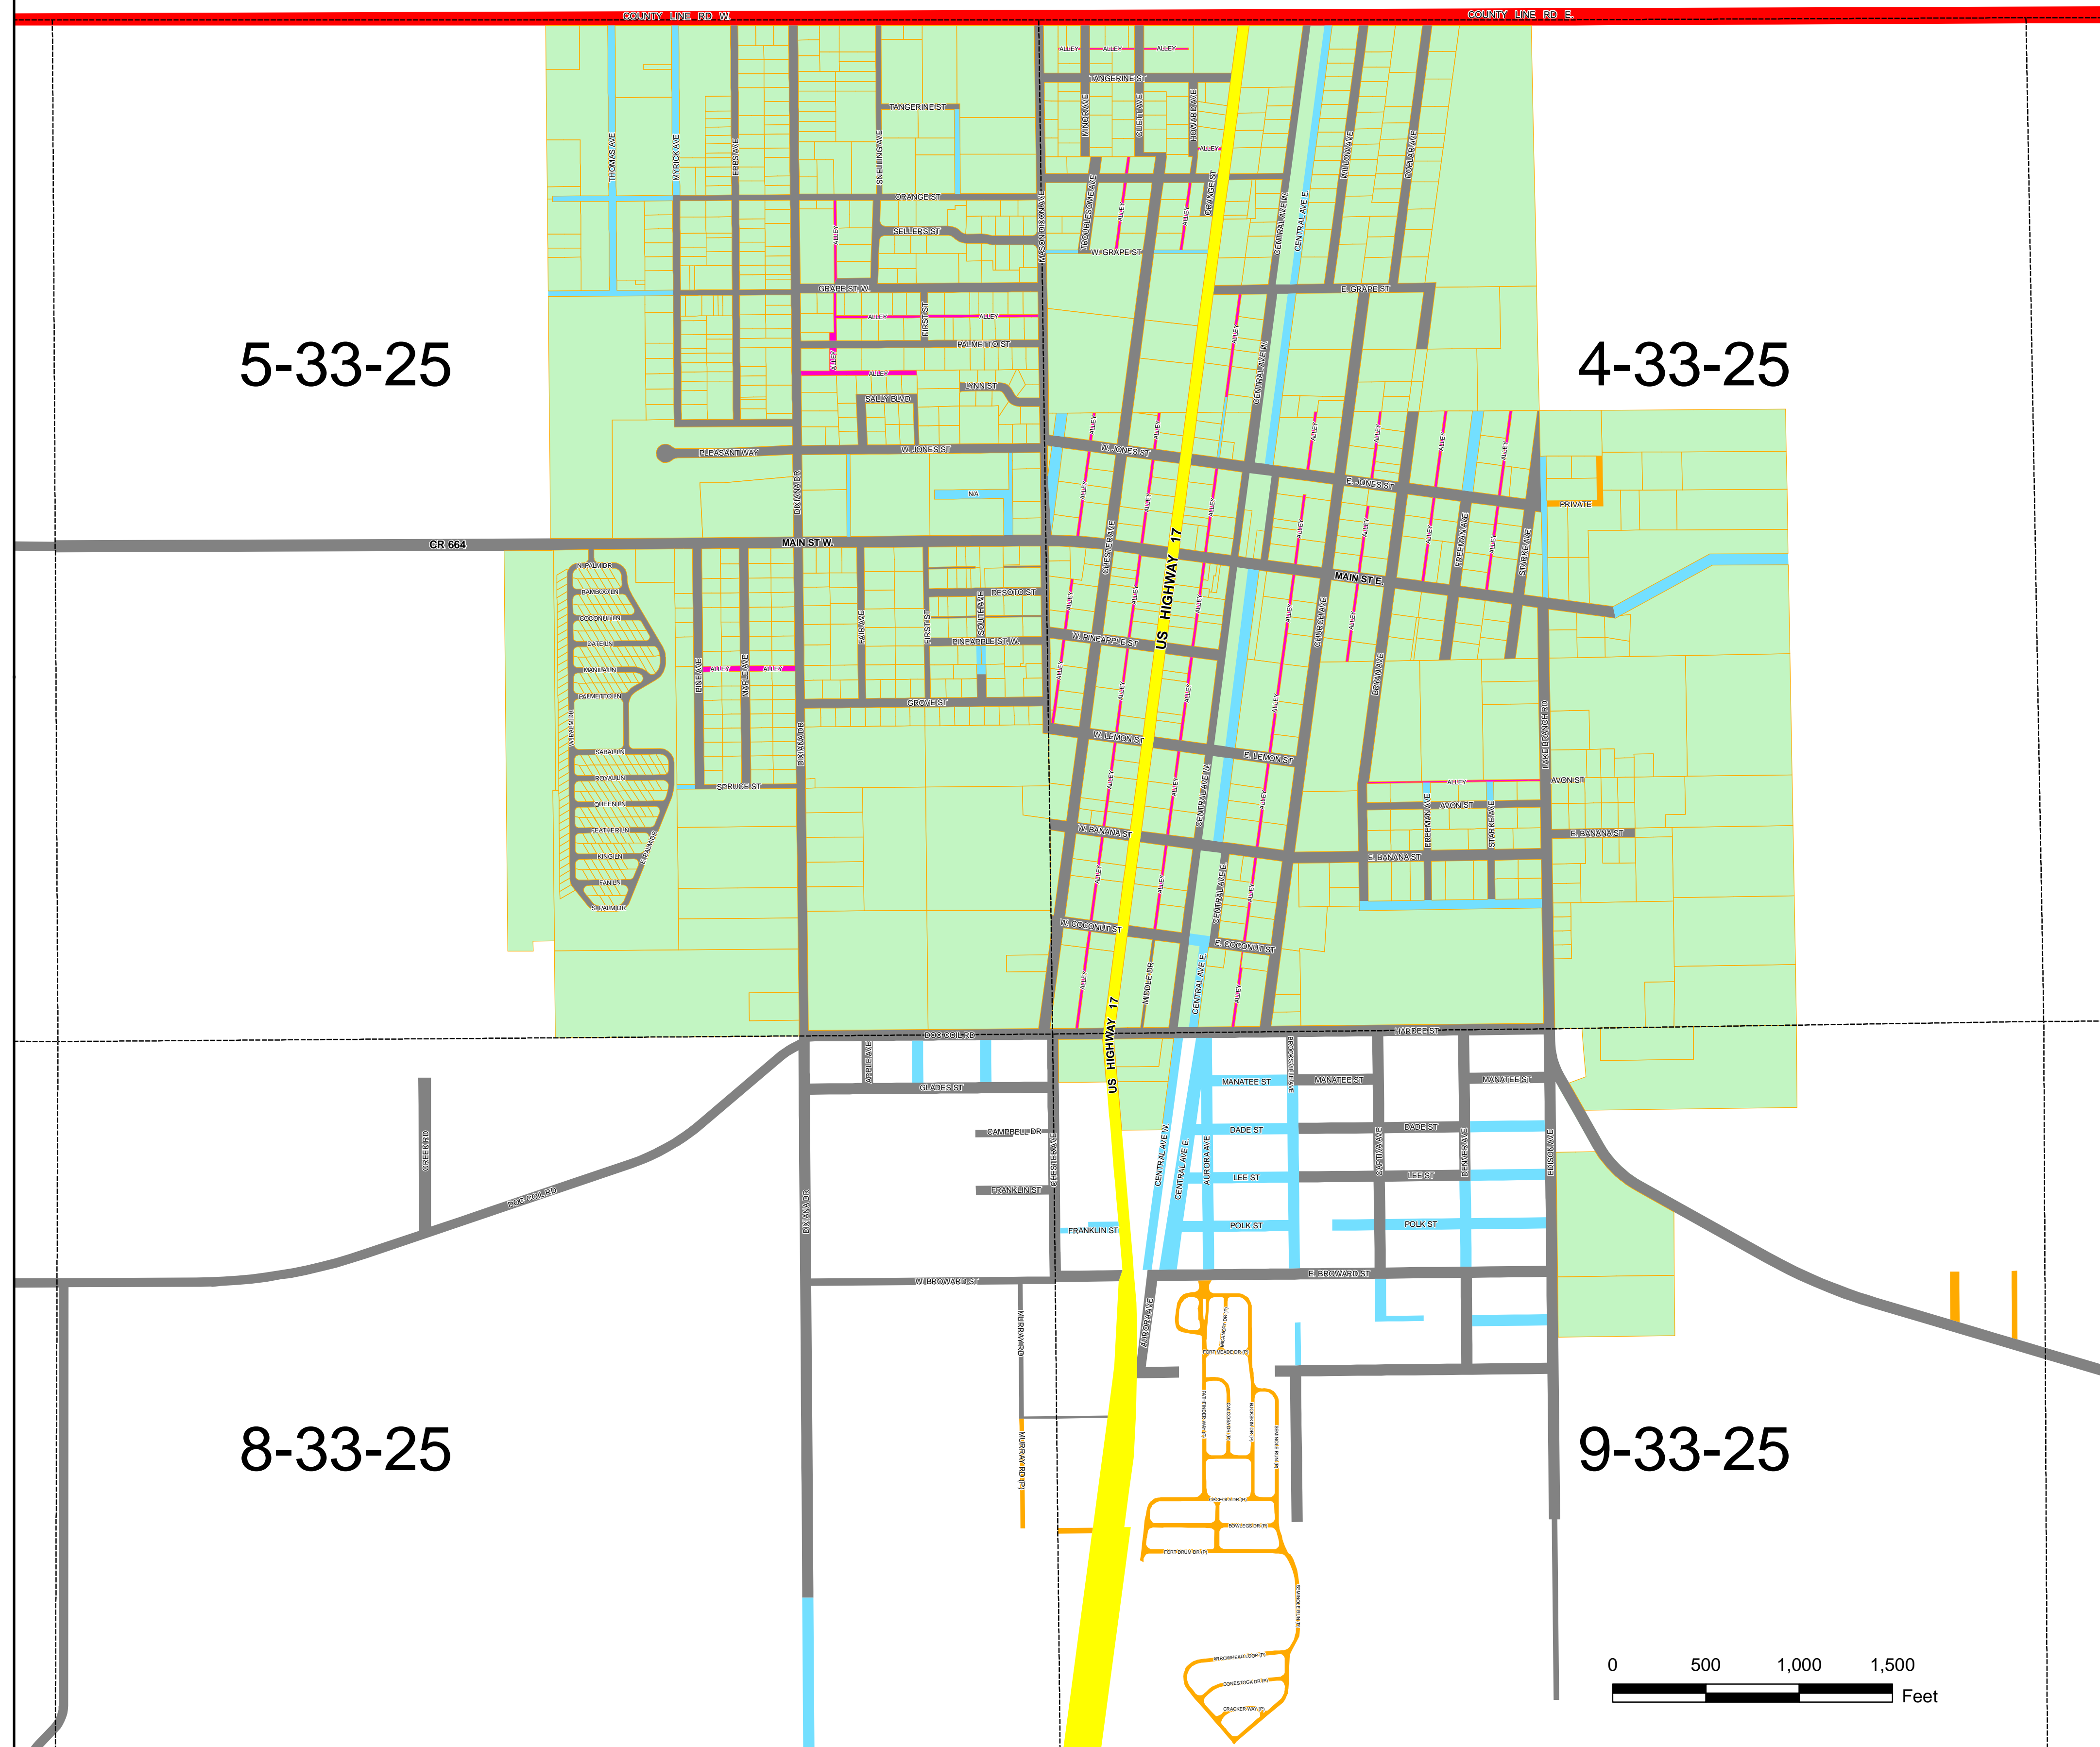

## HARDEE COUNTY, FL

**ALL RIGHTS RESERVED:**

**COPYRIGHT 2008 HARDEE COUNTY BOARD OF COUNTY COMMISSIONERS**

**CONDITIONS OF USE: THIS MAP IS DESIGNED TO BE VIEWED ON-LINE OR PRINTED**

**TO A LARGE FORMAT PRINTER OR PLOTTER. PRINT SIZE IS 36" WIDE X 24" TALL.**

**RESALE OF THIS MAP AND/OR SAVING THE MAP FILE TO DISK OR STORAGE DEVICE, IS STRICTLY PROHIBITED!**

**THIS MAP SHOULD BE USED AS A GENERAL INFORMATION AID ONLY.**

**NO WARRANTY OR GUARANTEE OF CORRECTNESS OR ACCURACY IS EXPRESSED OR IMPLIED.**