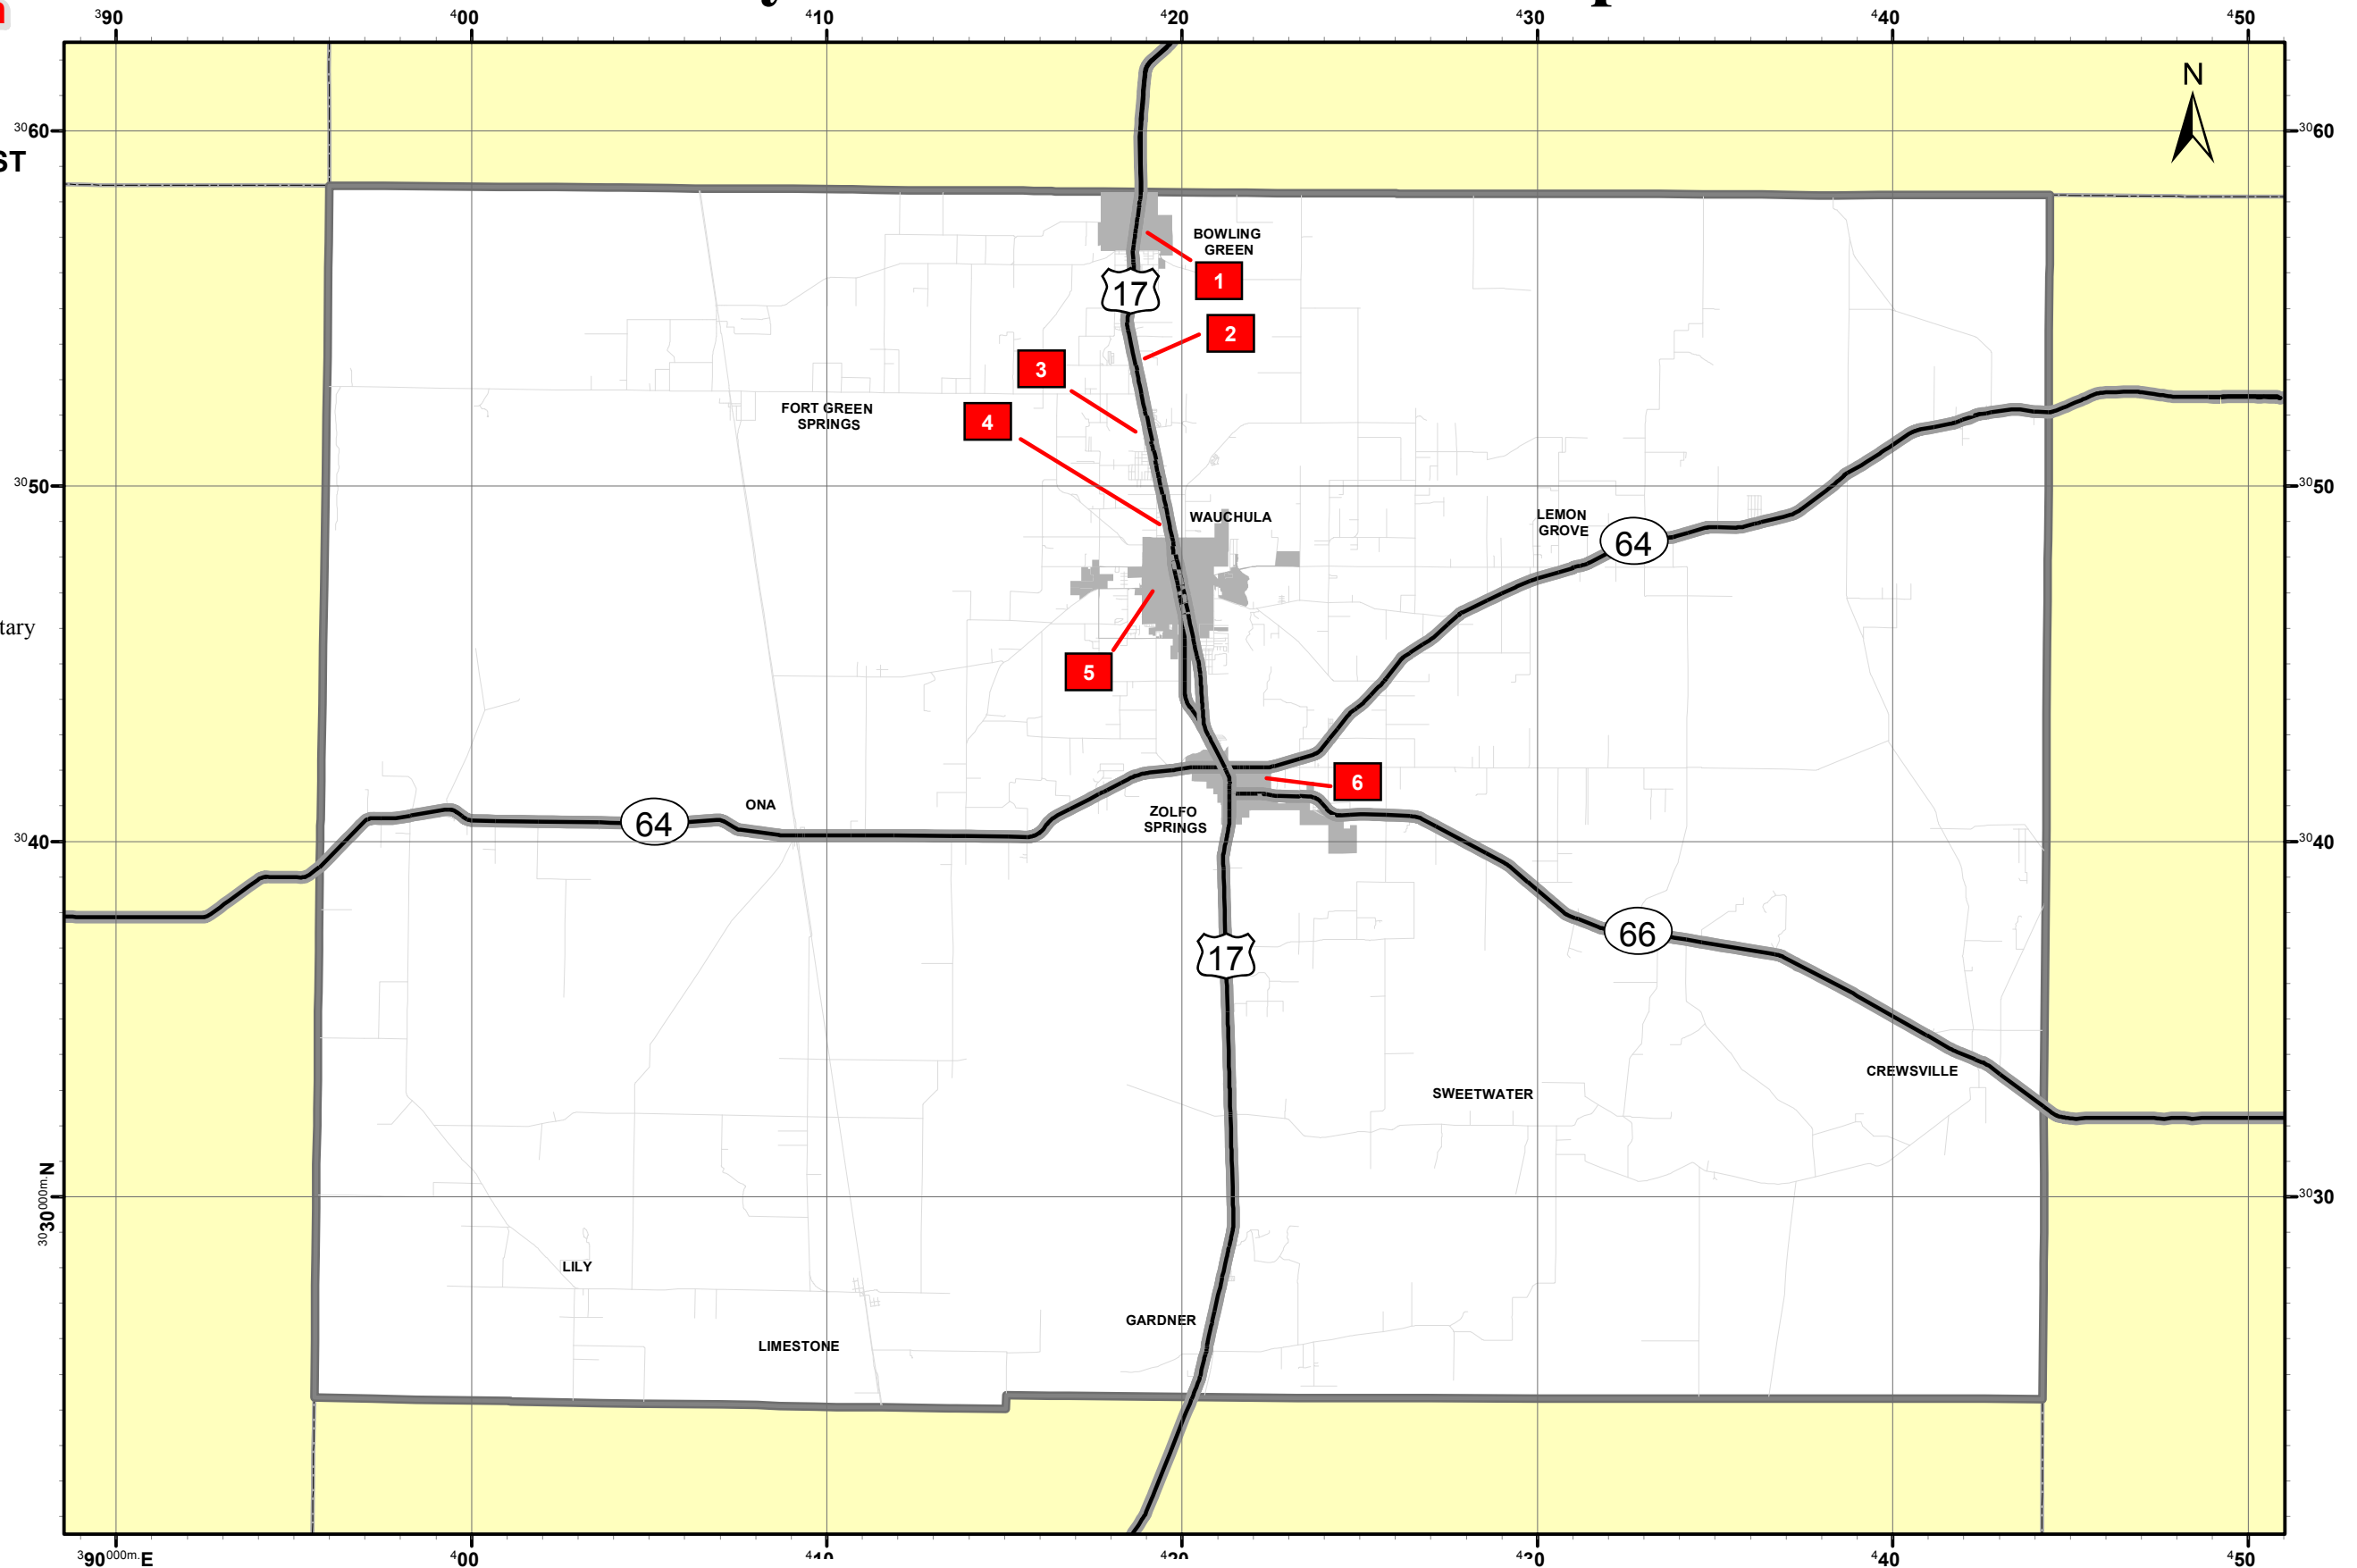

Hardee County Evacuation/Shelter Map

Shelter and Evacuation Information

HARDEE COUNTY SHELTER LIST

1. Bowling Green Elementary School
4530 Church Avenue
Bowling Green, Florida 33834
PH: (863) 375-2288
2. South Florida Community College (Special Needs)
2968 U.S. Highway 17 North
Bowling Green, Florida 33873
3. Hardee Junior High School/Hilltop Elementary
2401 U.S. Highway 17 North
Wauchula, Florida. 33873
PH: (863) 773-2750
4. North Wauchula Elementary School
1120 North Florida Avenue
Wauchula, Florida 33873
PH: (863) 773-2183
5. ESE & Student Services Center (Pet Friendly)
200 South Florida Avenue
Wauchula, Florida 33873
(863) 773-2600
6. Zolfo Springs Elementary School
3215 Schoolhouse Road
Zolfo Springs, Florida 33890
(863) 735-1221

Create Date: 23 April 2014
Print Date: 4/24/2014
File: hardee/arcm/em/evac_shelter